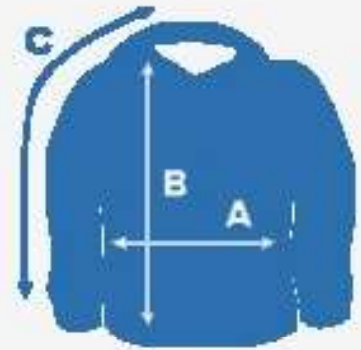

Note: In case of stock issues with this brand we may substitute a similar or higher quality brand for your order.

Colors

Sweatshirt/Hoodie Size Chart

Sizing Details...

A - Width B - Height C - Sleeve Length

Size	A	B	C
S	20"	27"	35"
M	22"	28"	36"
L	24"	29"	37"
XL	26"	30"	38"
2XL	28"	31"	39"
3XL	30"	32"	40"
4XL	32"	33"	41"

Polo Shirt - Relaxed Fit

White

Black

Navy

Cool Heather

Steel Grey

Red